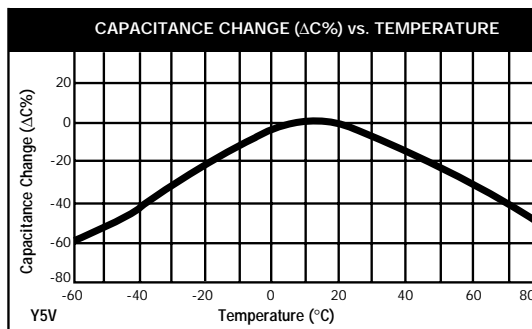

Performance Characteristics

NOTE: These graphs reflect typical measurements.

MECHANICAL SPECIFICATIONS

Construction: Durez Phenolic
Vacuum Wax Impregnated