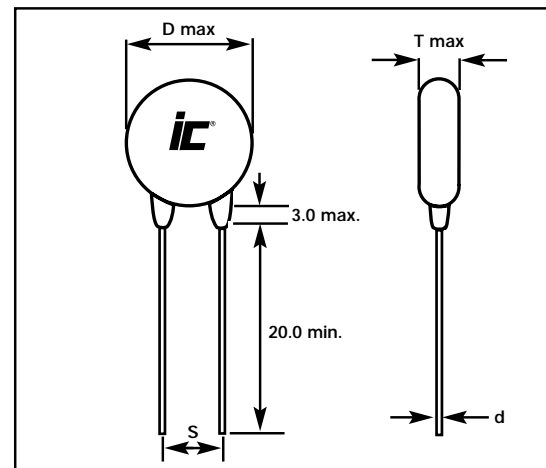

Performance Characteristics

NOTE: These graphs reflect typical measurements.

MECHANICAL SPECIFICATIONS

Construction: Durez Phenolic
Vacuum Wax Impregnated