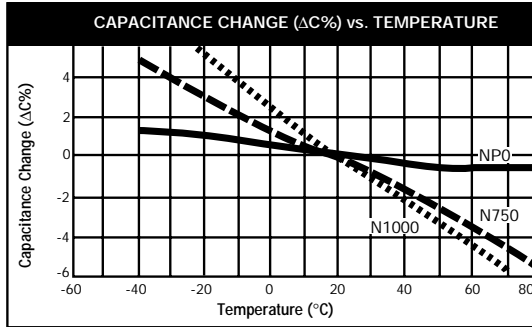

Performance Characteristics

NOTE: These graphs reflect typical measurements.

MECHANICAL SPECIFICATIONS

Construction: Durez Phenolic
Vacuum Wax Impregnated