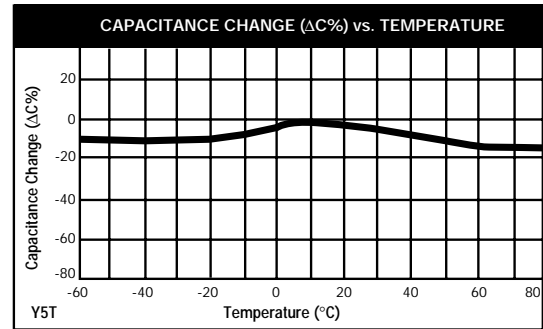

Performance Characteristics

NOTE: These graphs reflect typical measurements.

MECHANICAL SPECIFICATIONS

Construction: Durez Phenolic
Vacuum Wax Impregnated