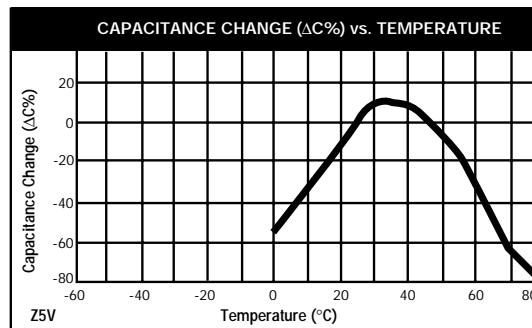

Performance Characteristics

NOTE: These graphs reflect typical measurements.

MECHANICAL SPECIFICATIONS

Construction: Durez Phenolic
Vacuum Wax Impregnated