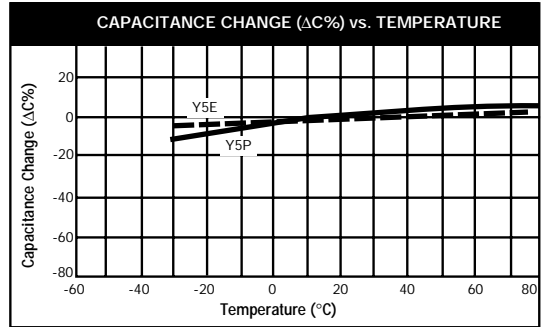

Performance Characteristics

NOTE: These graphs reflect typical measurements.

MECHANICAL SPECIFICATIONS

Construction: Durez Phenolic
Vacuum Wax Impregnated